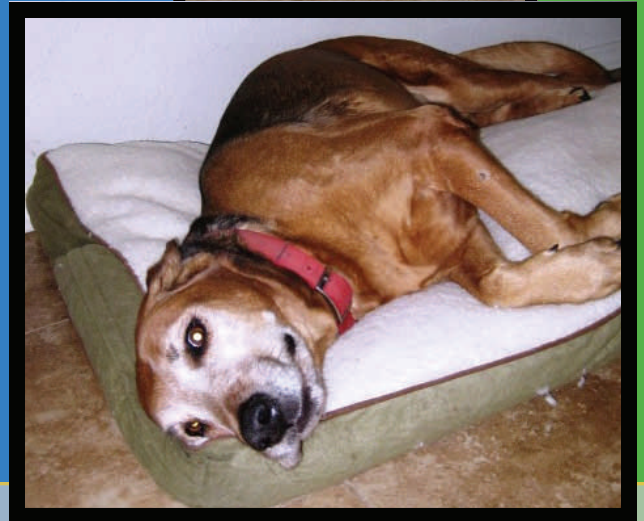

# Adopt MOLLY

**MOLLY** was **RESCUED** from being hit by a car on the freeway. She wants to be the **ONLY DOG** and loves to sleep, eat, and be next to her human. She is a great dog for a retired person. PLS ask us to fill out an application for Molly (Hound/Sheph x, Age unknown Senior)