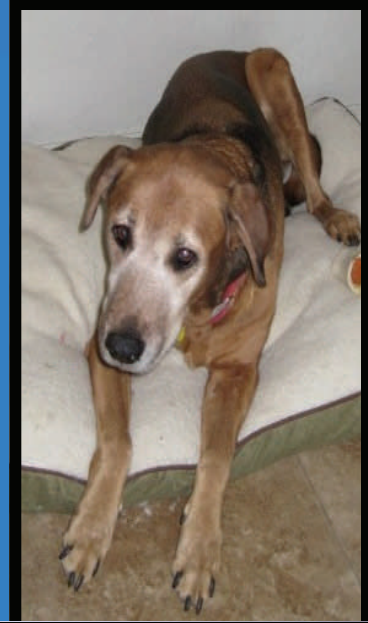

# Adopt MOLLY

**MOLLY** was **RESCUED** from being hit by a car on the freeway. She wants to be the **ONLY DOG** and loves to sleep, eat, and be next to her human. She is a great dog for a retired person. PLS ask us to fill out an application for Molly (Hound/Sheph x, Age unknown Senior)